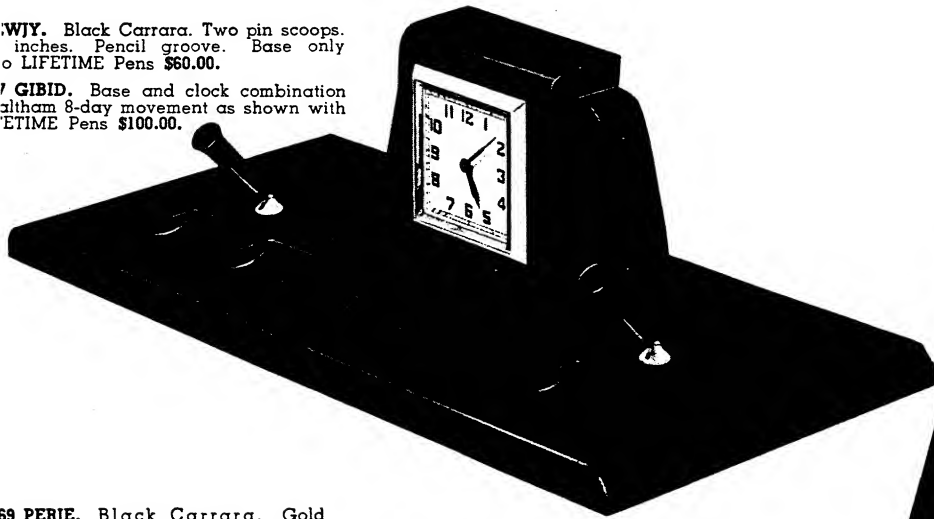

RY-PROOF DESK SETS

WJY. Black Carrara. Two pin scoops. 8 inches. Pencil groove. Base only with two LIFETIME Pens $60.00.

GIBID. Base and clock combination with Seth Thomas 8-day movement as shown with two LIFETIME Pens $100.00.

PERJE. Black Carrara. Gold me plate. 8 x 14 inches. Pencil scoop. Base only with two LIFETIME Pens $40.00.

GIBAB. Base and clock combination with Seth Thomas 8-day movement as shown with two LIFETIME Pens $57.50.